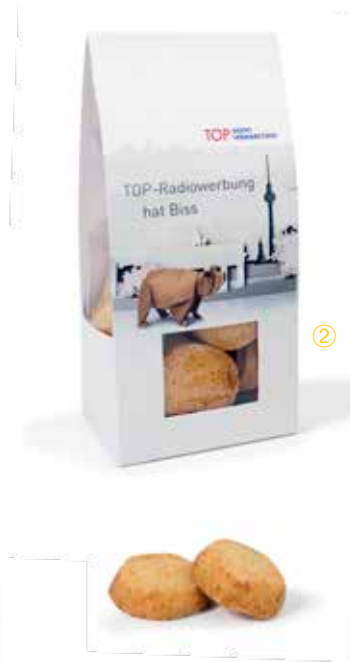

SIZE: 132 x 92 x 53 mm

MOQ: 100 pieces - SHELF LIFE: 3 m

③ BIS-079 · SQUARE TEABAG BISCUIT BOX

Personalised box filled with 12 butter cookies.

SIZE: 90 x 90 x 90 mm

MOQ: 100 pieces - SHELF LIFE: 3 m

new

NEW SALTY FLAVOURS

**CHEESE
& FLEUR DE SEL**

**CHEESE
& ONION**

**CHEESE
& CHILI PEPPER ORGANIC**

① BIS-080 · SQUARE COOKIE BOX

Big cookie in a transparent foil and packed in a personalised giftbox.

SIZE: 100 x 100 x 20 mm

MOQ: 250 pieces - SHELF LIFE: 12 m

② BIS-012 · BISCUIT POUCH

Personalised sachet filled with artisanal biscuits 125 g. Different flavours.

SIZE: 185 x 83 mm (bottom 50 mm)

MOQ: 250 pieces - SHELF LIFE: 12 m

③ BIS-081 · OCTA BISCUIT BOX

Personalised box filled with artisanal biscuits 100 g. Different flavours.