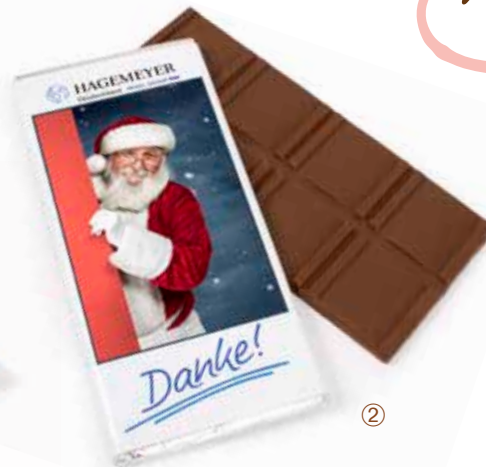

④

④ CHO-280 · GUYLIAN BELGIAN CLASSICS 860G

Personalised box filled with Guylian's classics.

SIZE: 380 x 390 x 30 mm / 860 g

MOQ: 50 pieces - SHELF LIFE: 9 m

[CHOC • O • LATE]

new

①